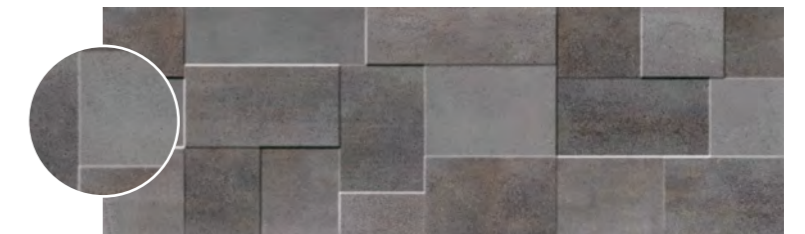

Ess. Oxid *NEW*

Ess. Oxid Oxid 30x90
Ess. Rlv. Oxid Oxid 30x90

Ess. Oxid Oxid

Ess. Oxid Dark

Ess. Oxid Nacar

Ess. Oxid Grey

Ess. Rlv. Oxid Oxid

Ess. Rlv. Oxid Nacar

Ess. Rlv. Oxid Dark

Ess. Rlv. Oxid Grey

Pavimento coordinado / Matching floor
Porcelain

Ess. Oxitrace Oxid 60x60
Ess. Oxitrace Oxid 60,8x60,8
Ess. Oxitrace Oxid 60x120 (F)

Ess. Oxitrace Dark 60x60
Ess. Oxitrace Dark 60,8x60,8
Ess. Oxitrace Dark 60x120 (F)

Pasta Roja / Red Body Tiles / Pâte Rouge / Rotscherbige

30x90
11.81"x35.43"