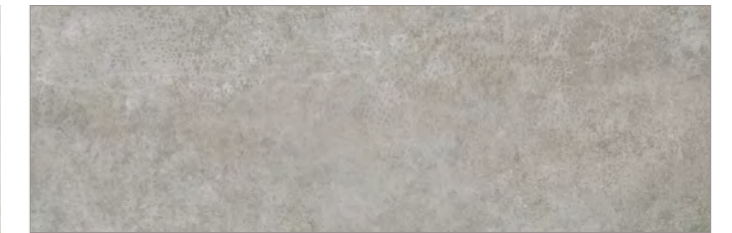

Ess. Magic Latte

Ess. Magic Gray