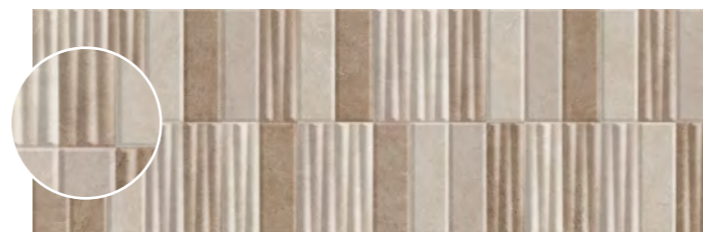

Ess. Dec. Lao Gris

NEW

Ess. Dec. Lao Noce