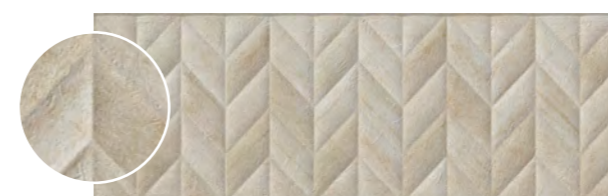

Ess. Cloe

Ess. Cloe Perla 25x70
Ess. Lineal Gris 25x70

NEW Ess. Rlv. Cloe Blanco

Ess. Cloe Blanco

NEW Ess. Rlv. Cloe Perla

Ess. Cloe Perla

NEW Ess. Rlv. Cloe Marfil

Ess. Cloe Marfil

Ess. Lineal Beige

Ess. Cloe Crema

Ess. Lineal Gris

Ess. Cloe Marengo

Pavimento sugerido / Suggested floor
Pasta Roja

MATE MATT Ess. Lilah Light 45x45

MATE MATT Ess. Lilah Perla 45x45

	Formato	Pz/cj	Pz/pl	M ² /cj	M ² /pl	Cj/pl	Kg/cj	Kg/Total
   	25x70	9	576	1,58	101,12	64	24,64	1596,96
	25x70 Rlv.	9	576	1,58	101,12	64	24,64	1596,96