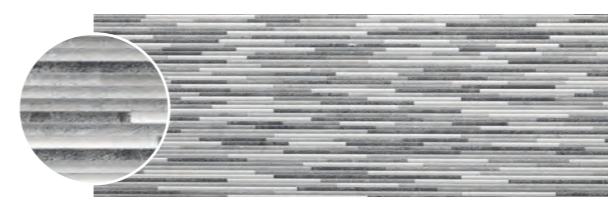

Ess. Cloe

Ess. Cloe Perla 25x70
Ess. Lineal Gris 25x70

NEW Ess. Rlv. Cloe Blanco

Ess. Cloe Blanco

NEW Ess. Rlv. Cloe Perla

Ess. Cloe Perla

NEW Ess. Rlv. Cloe Marfil

Ess. Cloe Marfil

Ess. Lineal Beige

Ess. Cloe Crema

Ess. Lineal Gris

Ess. Cloe Marengo

Pavimento sugerido / Suggested floor
Pasta Roja

MATE MATT Ess. Lilah Light 45x45

MATE MATT Ess. Lilah Perla 45x45

	Formato	Pz/cj	Pz/pl	M ² /cj	M ² /pl	Cj/pl	Kg/cj	Kg/Total
   	25x70	9	576	1,58	101,12	64	24,64	1596,96
	25x70 Rlv.	9	576	1,58	101,12	64	24,64	1596,96