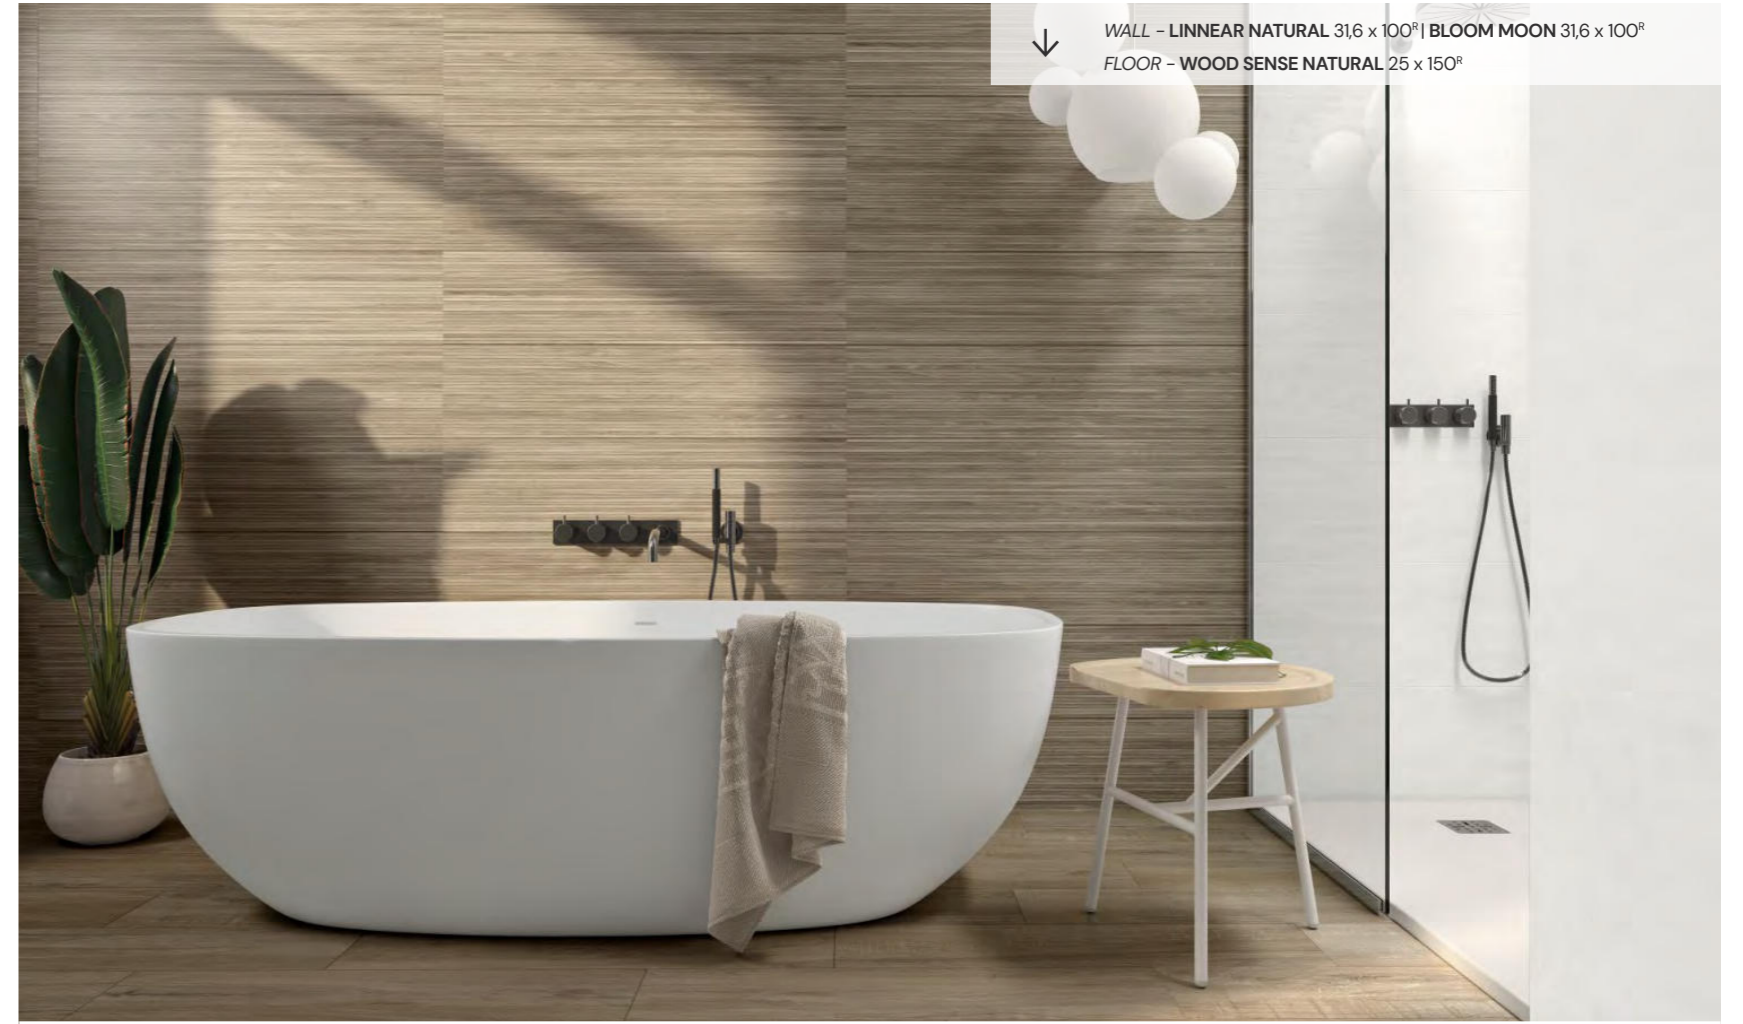

↓ WALL - LINNEAR NATURAL 31,6 x 100® | BLOOM MOON 31,6 x 100®
FLOOR - WOOD SENSE NATURAL 25 x 150®