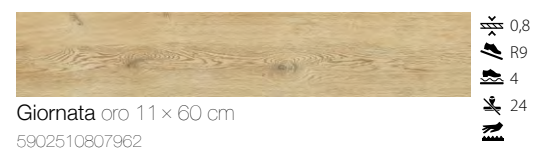

WALL
GIORNATA BIANCO 11x60
CONCRETE GRAPHITE 162x324
FLOOR
GIORNATA BIANCO 11x60

FLOOR
GIORNATA SABBIA 11x60

WALL / FLOOR
GIORNATA ORO 11x60

Packaging

Dimensions [cm]	11x60x0,8
Pieces in the box	11
m ² in the box	0,72
Box weight [kg]	13,86