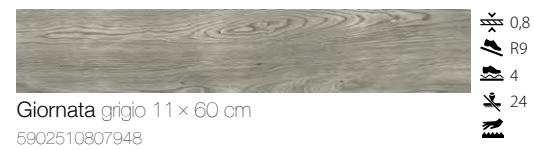

WALL
GIORNATA BIANCO 11x60
CONCRETE GRAPHITE 162x324
FLOOR
GIORNATA BIANCO 11x60

FLOOR
GIORNATA SABBIA 11x60

WALL / FLOOR
GIORNATA ORO 11x60

Packaging

Dimensions [cm]	11x60x0,8
Pieces in the box	11
m ² in the box	0,72
Box weight [kg]	13,86