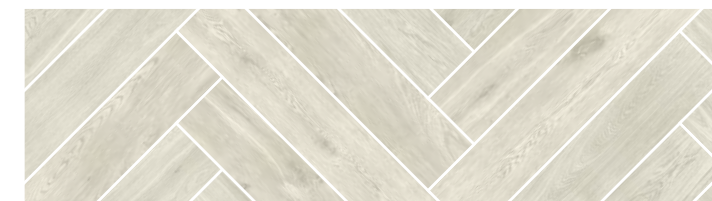

WALL
GIORNATA BIANCO 11x60
CONCRETE GRAPHITE 162x324
FLOOR
GIORNATA BIANCO 11x60

FLOOR
GIORNATA SABBIA 11x60

WALL / FLOOR
GIORNATA ORO 11x60

Packaging

Dimensions [cm]	11x60x0,8
Pieces in the box	11
m ² in the box	0,72
Box weight [kg]	13,86