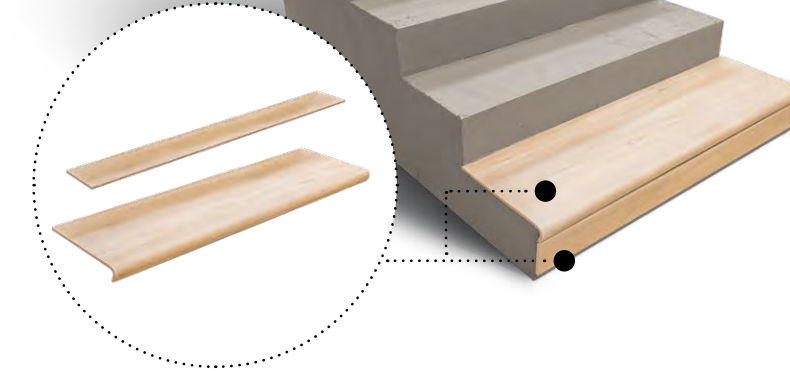

Cut and fitted elements

Prepare the riser (cut properly from the base tile). For the step tread bend (at the edge of the step), use durable elastic material of equal thickness (2–5 mm). See Figure 4.

04