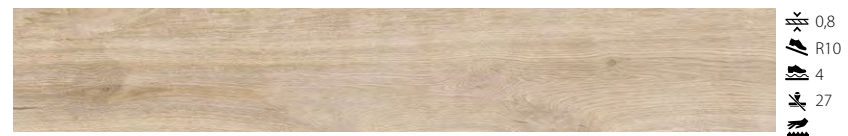

WALL
 BRAZILIAN QUARTZITE NATURAL 119,7x279,7
 FLOOR
 GUARDIAN WOOD LIGHT BEIGE 19,3x120,2

WALL / FLOOR
GUARDIAN WOOD HONEY 19,3x120,2

WALL
BRAZILIAN QUARTZITE NATURAL 119,7x279,7
FLOOR
GUARDIAN WOOD WALNUT-19,3x120,2