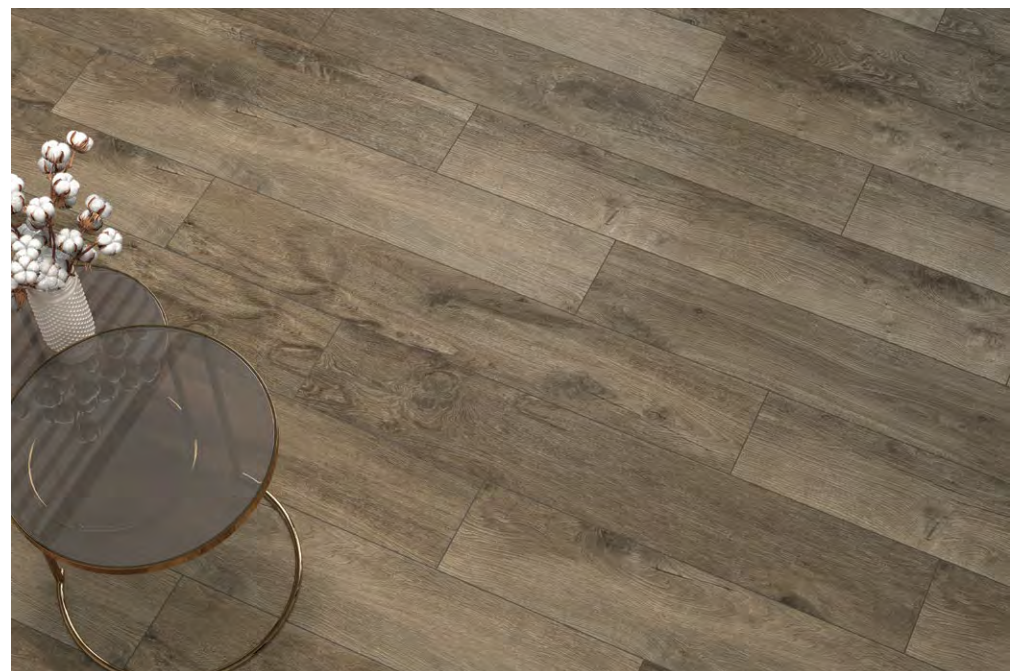

WALL
BRAZILIAN QUARTZITE NATURAL 119,7x279,7
FLOOR
GUARDIAN WOOD WALNUT-19,3x120,2