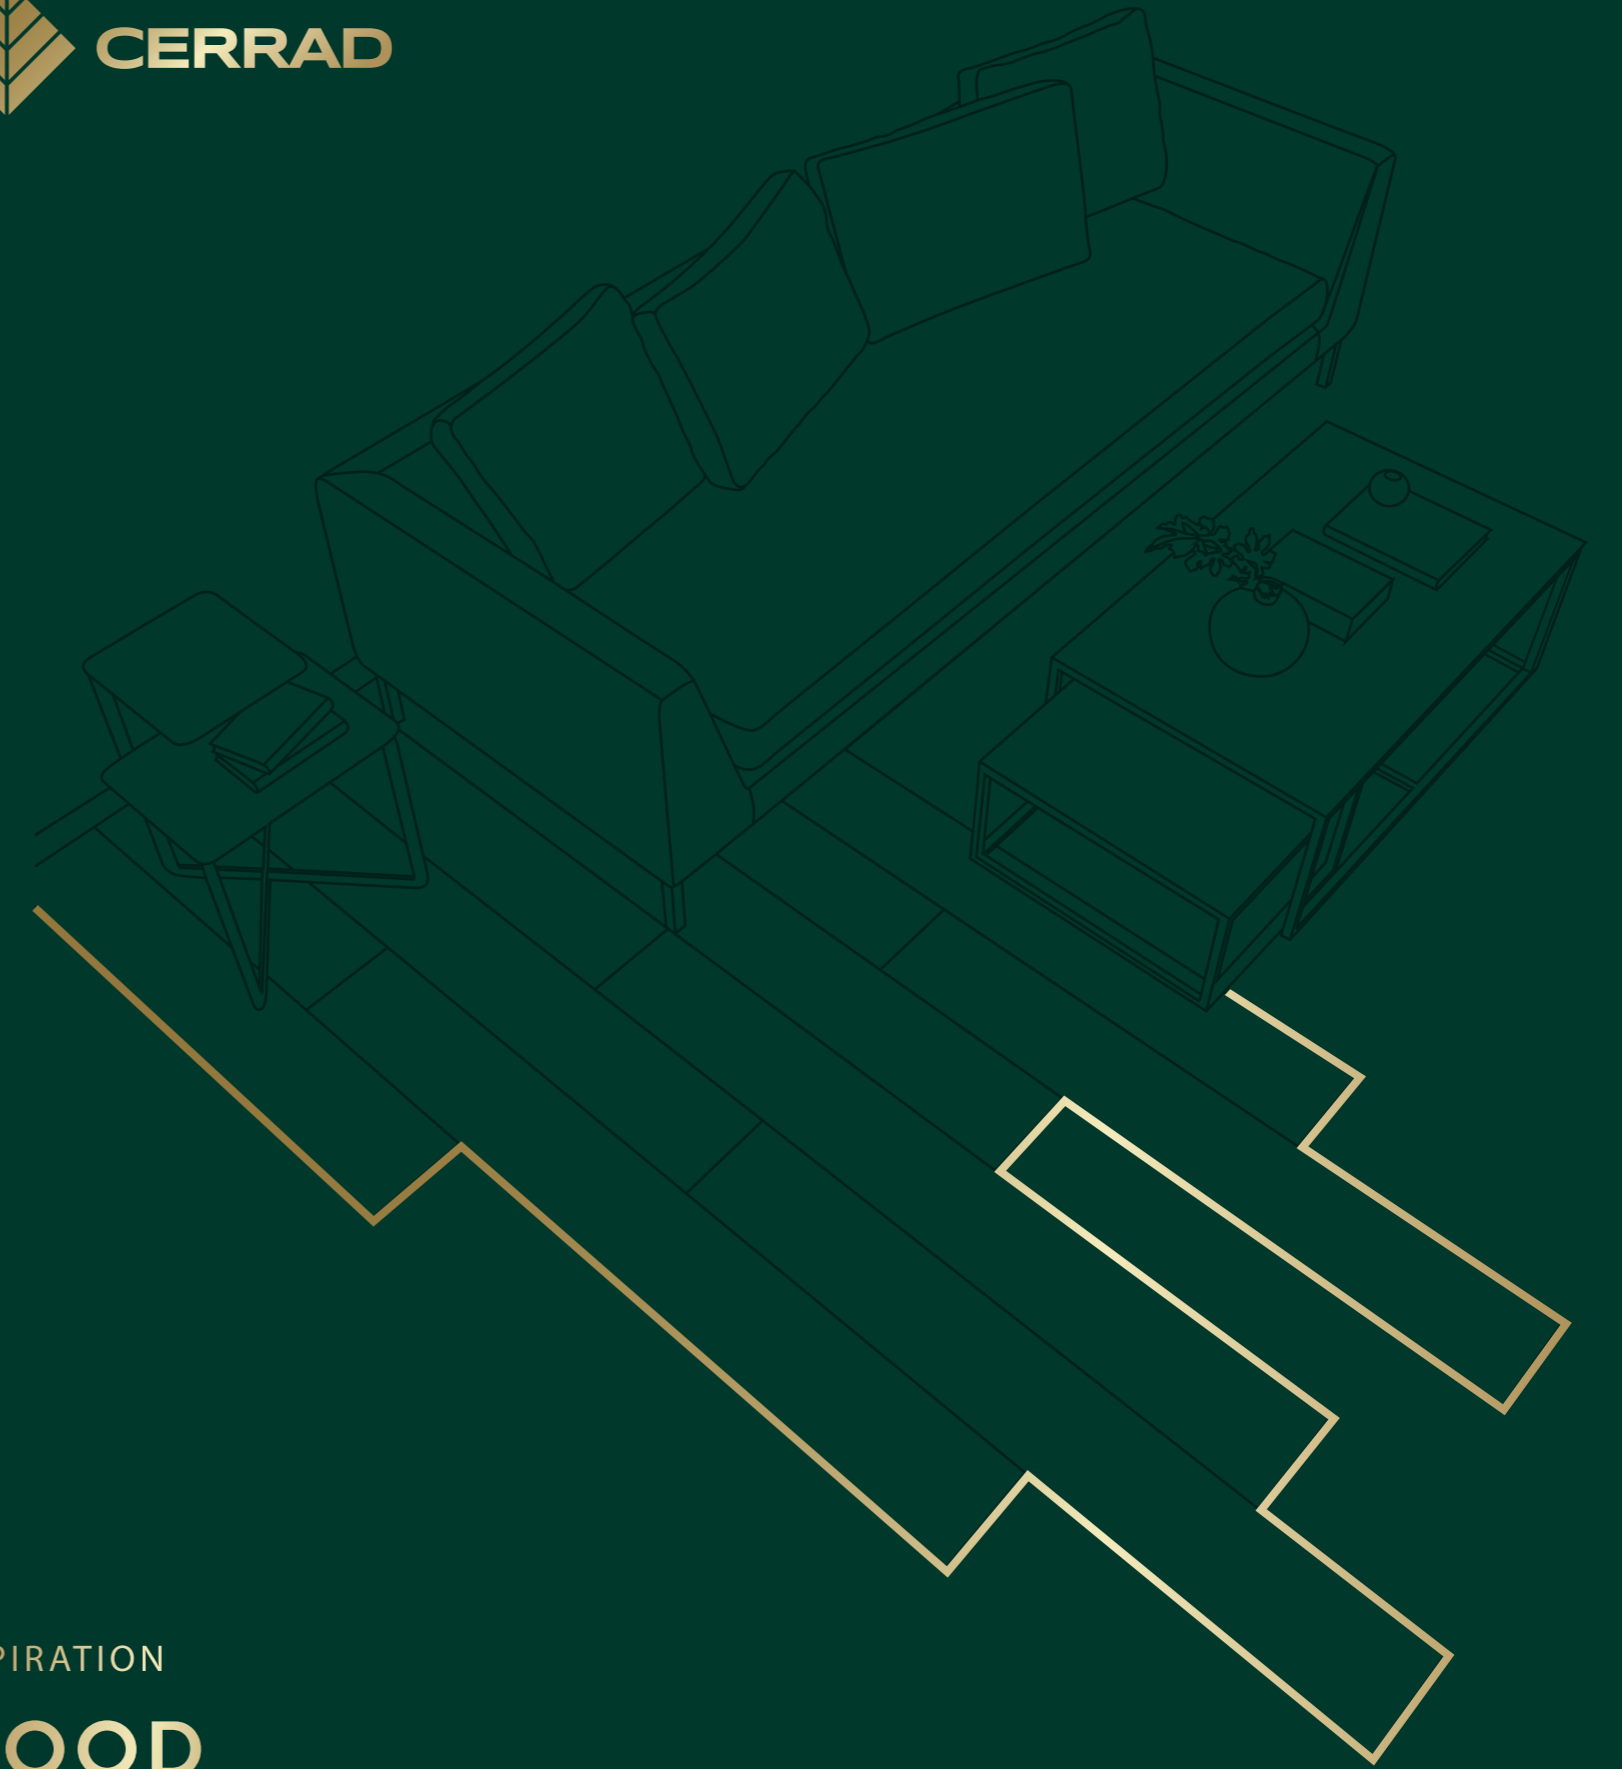

WOOD

www.cerrad.com

INSPIRATION
WOOD