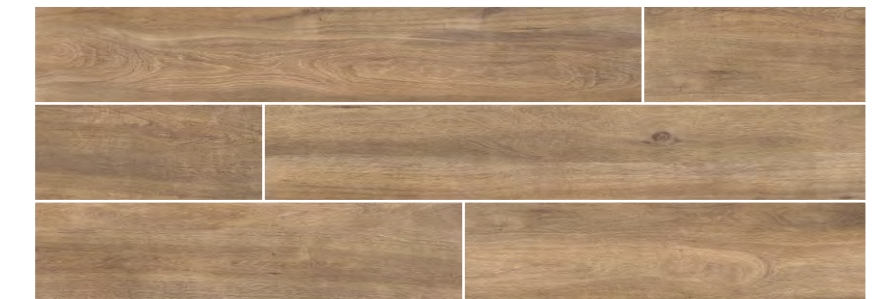

V-shape step tread ▼

V-shape step tread ▼