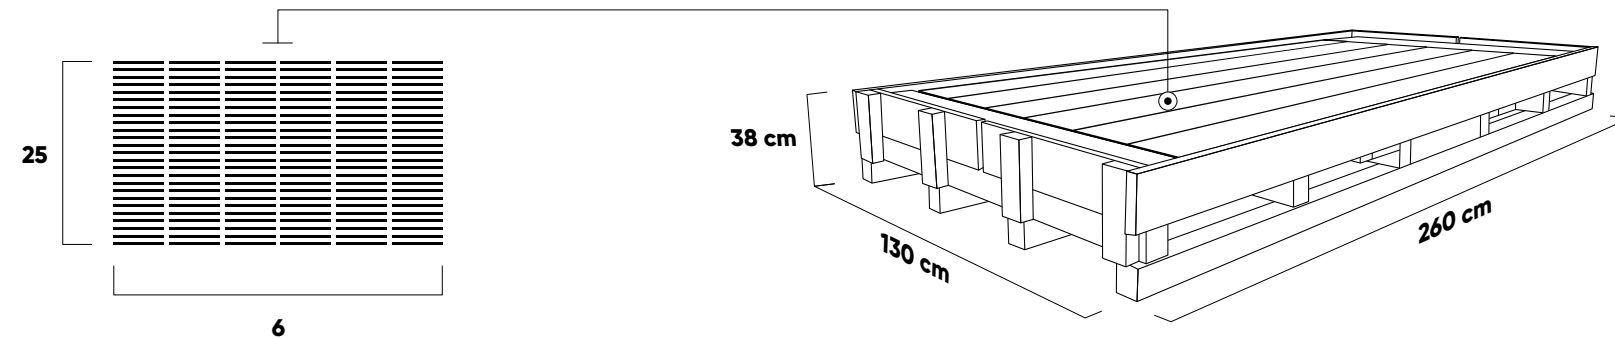

DIMENSIONS AND PACKAGING

	Dimensions [cm]	Pieces in the box	m² in the box	Packaging weight [kg]	m² / pcs on a pallet	Boxes on a pallet	Pallet weight [kg]	Frost resistance
CALIBRATED TILE	11x60x0,8	11	0,72	13,86	57,6	80	1108	✓
	17,5x80x0,8	10	1,40	27,00	67,20	48	1296	
RECTIFIED TILE	19,3x120,2x0,6	6	1,39	20,60	66,72	48	988	✓
	19,3x120,2x0,8	5	1,16	21,92	55,68	48	1052	
	19,3x120,2x1	6	1,39	30,60	50,04	36	1101	
	29,7x120,2x0,8	4	1,43	26,70	57,20	40	1068	
	19,3x159,7x0,6	6	1,85	27,40	59,20	32	876	
	19,3x159,7x0,8	5	1,54	29,41	49,28	32	941	
	25,7x159,7x0,8	4	1,64	31,32	59,04	36	1128	
STEP TREAD	29,7x120,2x0,8	2	—	12,80	68 pcs	34	435	✓
CURVED STEP TREAD (V-SHAPE)	32x120,2/5x0,8	2	—	20,00	32 pcs	16	320	✓
MOSAIC	29,7x29,7x0,8	5	—	9,00	240 pcs	48	432	✓

	Dimensions [cm]	Pieces on a pallet	m² on a pallet	Pallet weight [kg]	Pallet dimensions [mm]	Frost resistance
RECTIFIED TILE	19,3x239,7x0,6	150	69	1120	2600x1300x380	✓

TECHNICAL PROPERTIES AND STANDARDS

VALUES ACCORDING TO THE STANDARD
PN - EN 14411:2013-04 ANNEX H AND DECLARED – CLINKER
PN - EN 14411:2013-04 ANNEX G AND DECLARED – PORCELAIN TILE

DIMENSIONS AND SURFACE FLATNESS		NOMINAL DIMENSION N	
		7 cm ≤ N < 15	N ≥ 15 cm
tests according to PN-EN ISO 10545-2	length	± 0,9 mm	± 0,6% and max ± 2,0 mm
	width	± 0,9 mm	± 0,6% and max ± 2,0 mm
	thickness	± 0,5 mm	± 5% and max ± 0,5 mm
	deflection from the straight angle	± 0,75 mm	± 0,5% and max ± 2,0 mm
	surface flatness	± 0,75 mm	± 0,5% and max ± 2,0 mm

	PHYSICAL PROPERTIES	PN – EN 14411:2013-04 ANNEX H and declared		PN – EN 14411:2013-04 ANNEX G and declared	
		REQUIREMENTS	MEAN VALUE ACHIEVED	REQUIREMENTS	MEAN VALUE ACHIEVED
	Water absorption, tests according to PN-EN ISO 10545-3	0,5% < E ≤ 3%	0,5% < E ≤ 2,6%	E ≤ 0,5%	0,05% – 0,10%
	Breaking force, tests according to PN-EN ISO 10545-4	for thickness < 7,5 mm – ≥ 700 N for thickness ≥ 7,5 mm – ≥ 1100 N	850 N 2000 N	for thickness < 7,5 mm – ≥ 700 N for thickness ≥ 7,5 mm – ≥ 1300 N	1300-1500 N 2000-2200 N
	Flexural strength, tests according to PN-EN ISO 10545-4	> 30 N/mm²	≥ 38 N/mm²	> 35 N/mm²	40-50 N/mm²
	Abrasion resistance, tests according to PN-EN ISO 10545-7	according to the manufacturer's declaration	cl. 3 – 4	according to the manufacturer's declaration	cl. 3 – 5
	Frost resistance, tests according to PN-EN ISO 10545-12	required	resistant	required	resistant
	Chemical resistance, tests according to PN-EN ISO 10545-13, – to acids and bases of low concentration, – to acids and bases of high concentration, – to household agents/water pool salts	according to the manufacturer's classification – min. B	– LA – HA – A	according to the manufacturer's classification – min. B	– LA – HA – A
	Non-slip qualities, tests according to DIN 51130 + complementary procedures	according to the manufacturer's declaration	smooth and rustic surface – R9 – R10	according to the manufacturer's declaration	smooth and rustic surface – R9 – R11
	Release of lead and cadmium PN-EN ISO 10545-15	requirements of the Commission directive 2005/31/EC ≤ 0,2 mg/l for lead ≤ 0,02 mg/l for cadmium	Lead < 0,1 mg/dm³ Cadmium < 0,02 mg/dm³	requirements of the Commission directive 2005/31/EC ≤ 0,2 mg/l for lead ≤ 0,02 mg/l for cadmium	Lead < 0,1 mg/dm³ Cadmium < 0,02 mg/dm³
	Natural radioactivity ITB 455/2010	no requirements	below regulatory safety limits	no requirements	below regulatory safety limits
	Resistance to staining PN-EN ISO 10545-14	min. 3 cl.	cl. 5	min. 3 cl. (GL)	cl. 5
	Crazing resistance, tests according to PN-EN ISO 10545-11	required	resistant	required	resistant
	Thermal shock resistance, test according to PN-EN ISO 10545-9	required	resistant	required	resistant